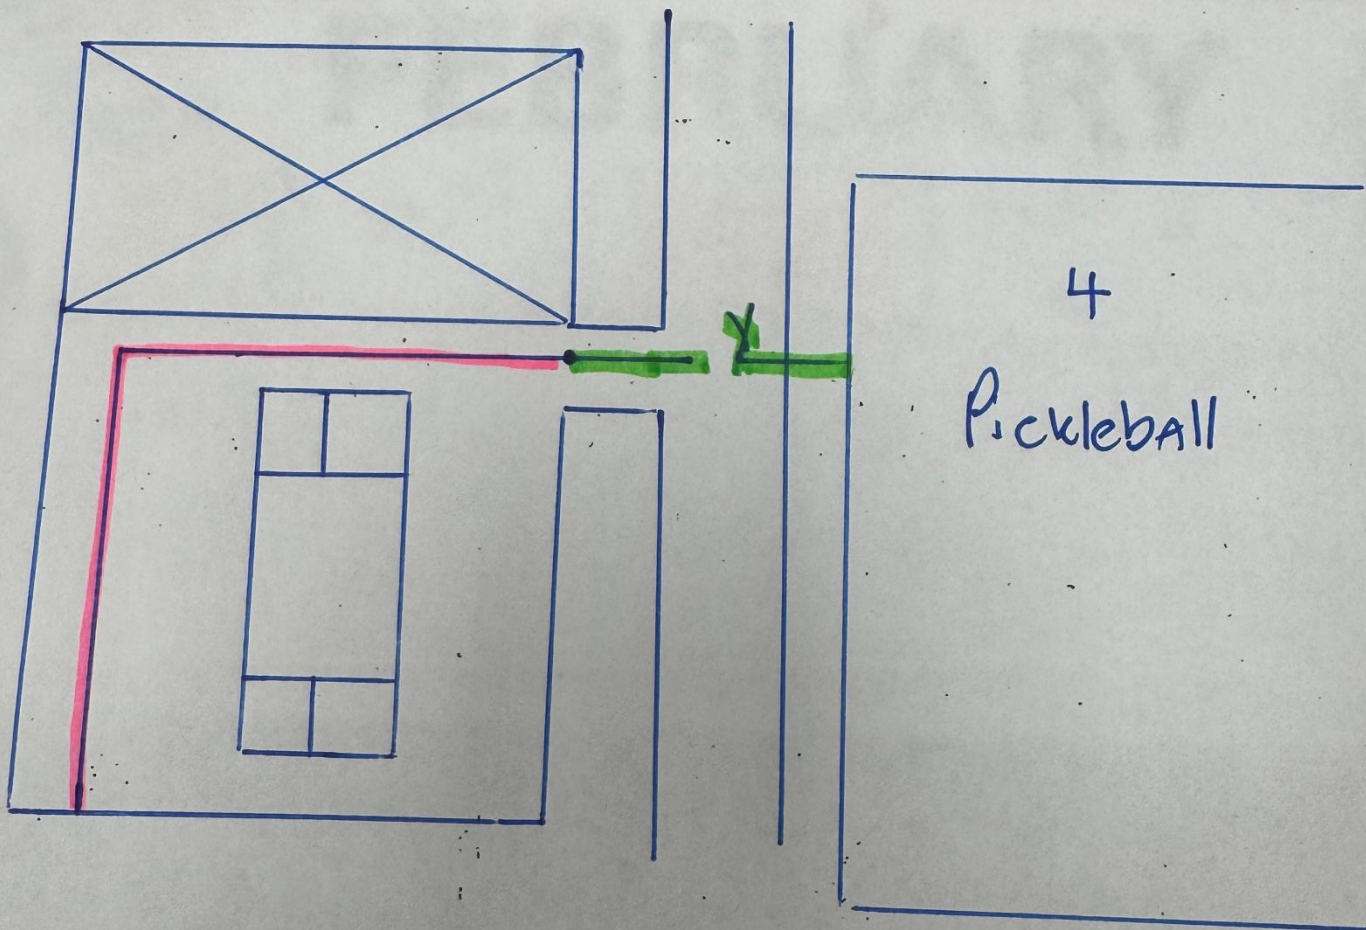

MARCO RC
MARCH 26
Fence to show
court NTS

NOTES TO PROJECT FOLDER

PROJECT NAME:

- 10' high Black CLF
- 8' high Bott down Black CLF

Mor Sports Group, Unit 150, 16120 Lee Road, Fort Myers 33912

www.morsportsgroup.com