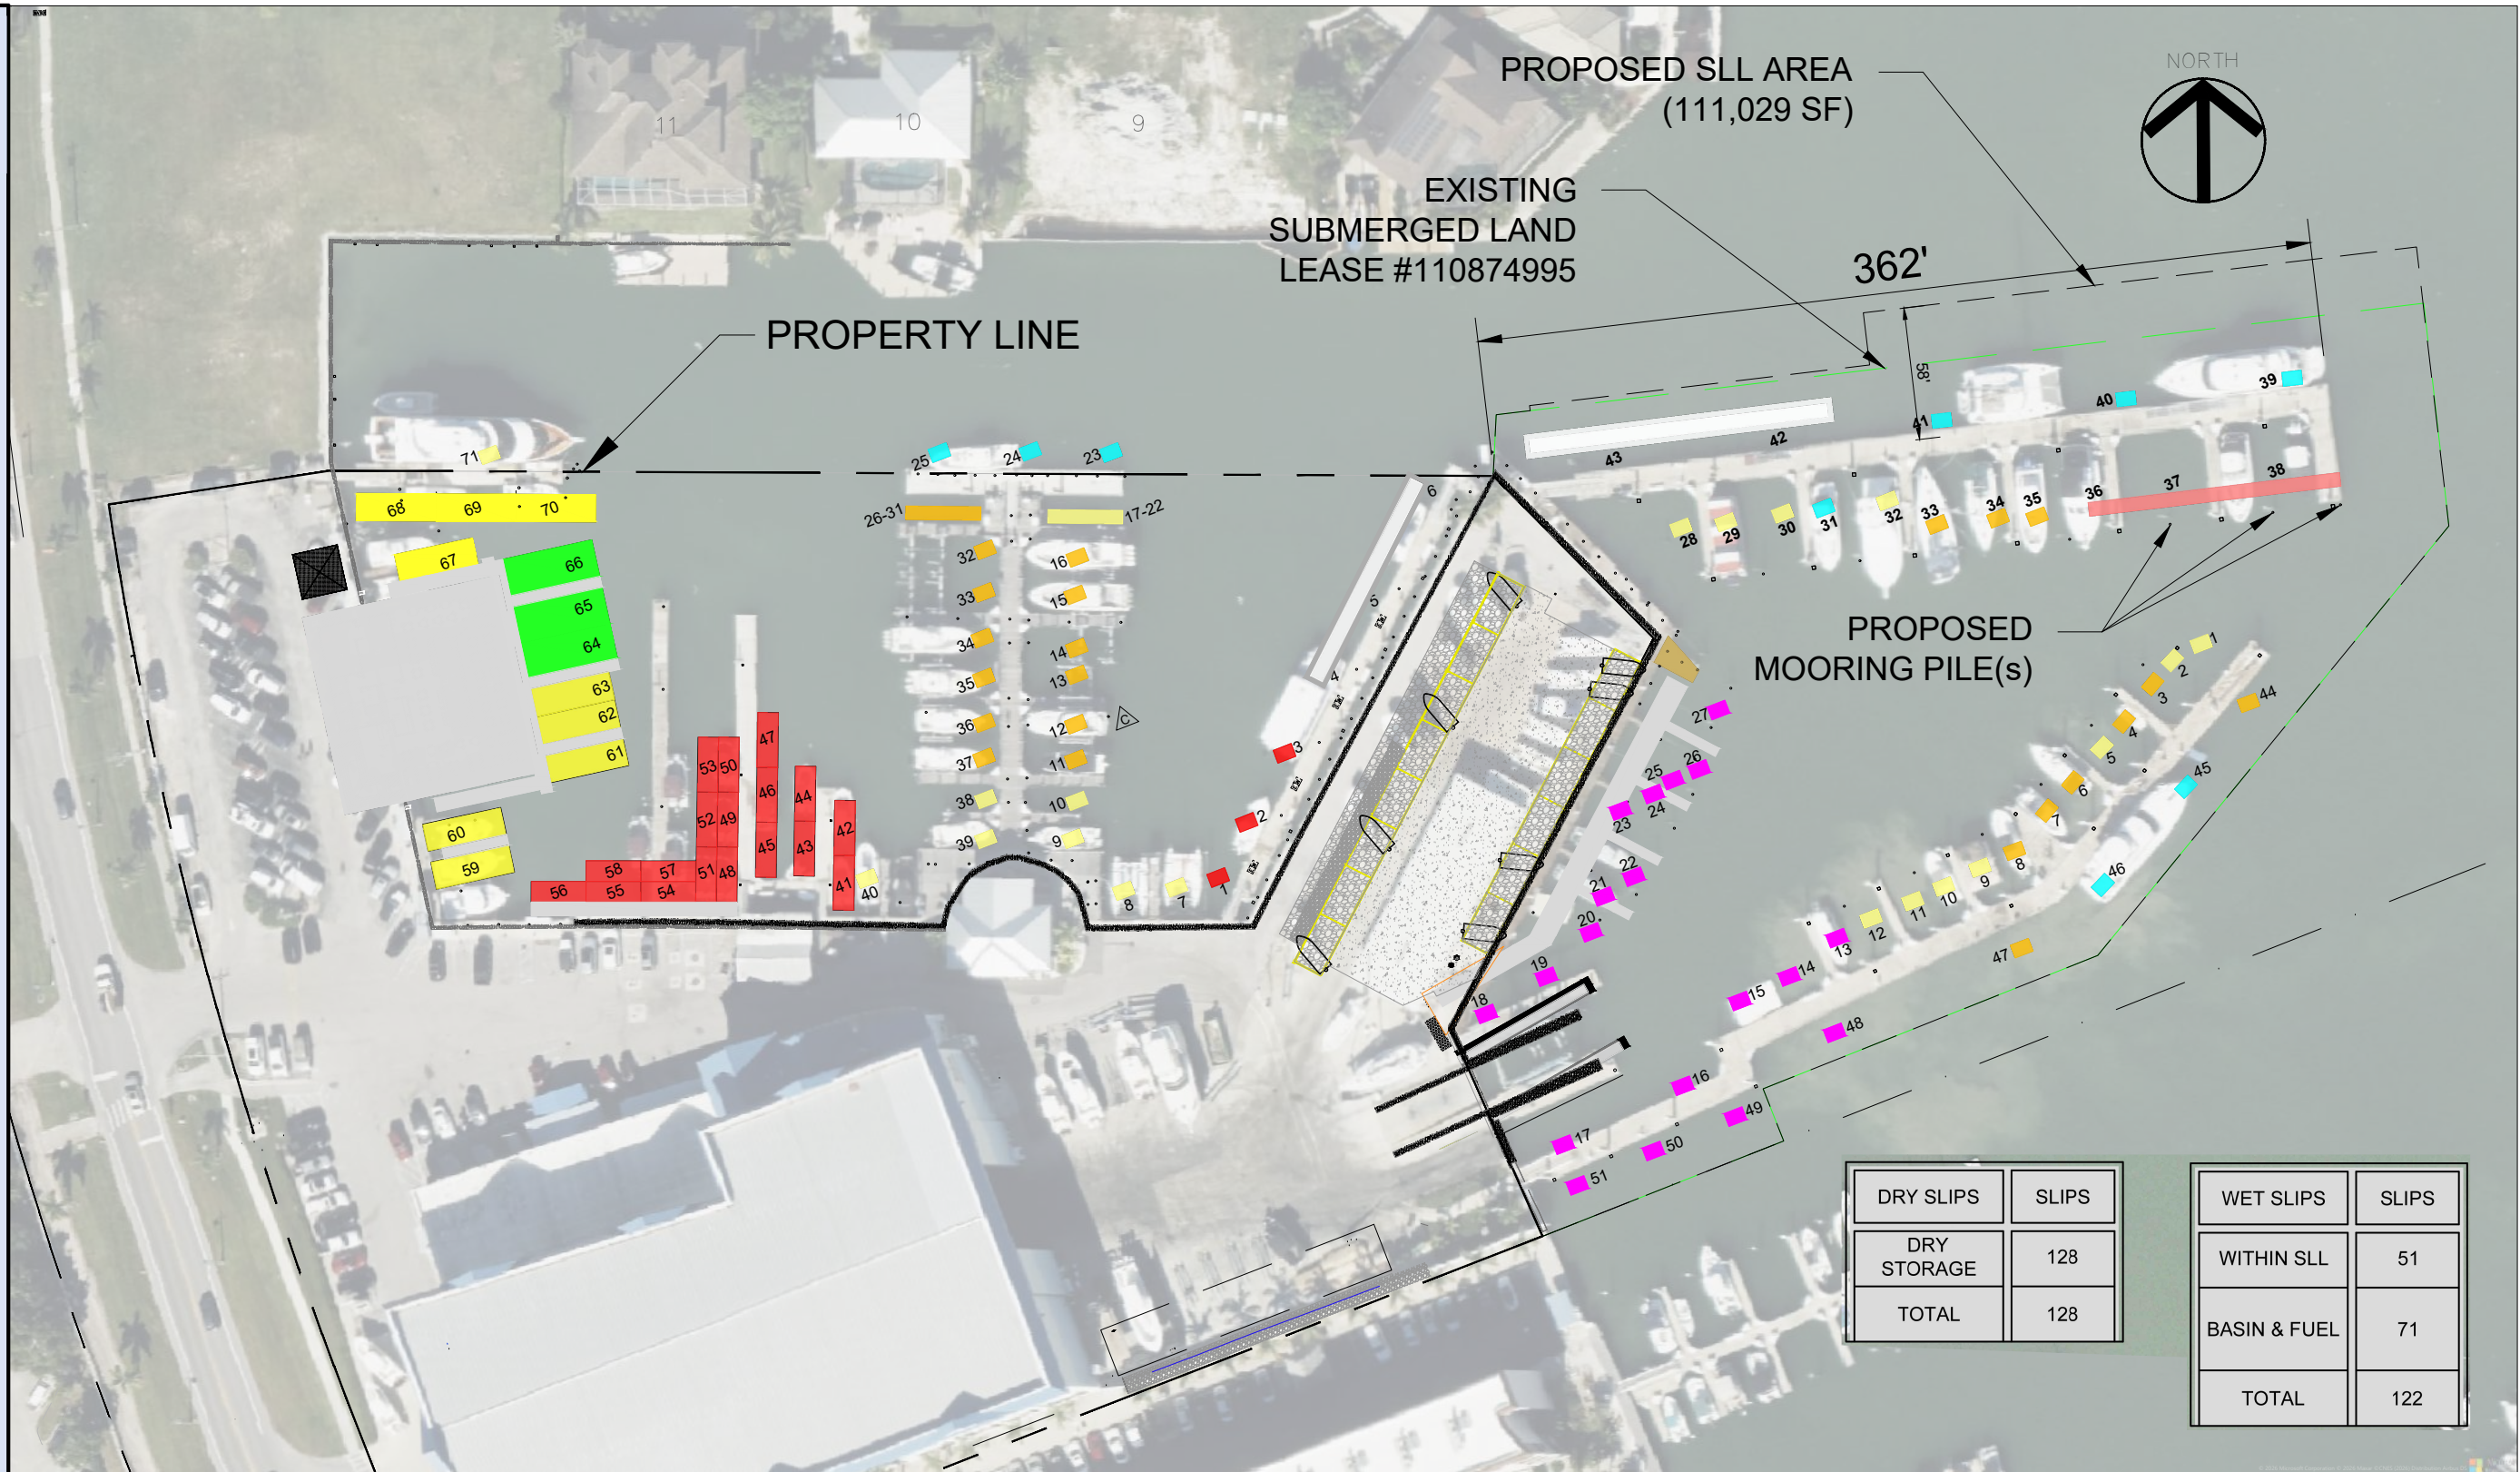

Use Key

- = Charter Tour
- = Wet Non-Charter
- = Transient
- = Boat Rental
- = Restaurant
- = Staging Dock
- = Dinner
- = Private Cruise

DRY SLIPS	SLIPS
DRY STORAGE	128
TOTAL	128

WET SLIPS	SLIPS
WITHIN SLL	51
BASIN & FUEL	71
TOTAL	122

PROPOSED SLIP USAGE MAP (N.T.S.)